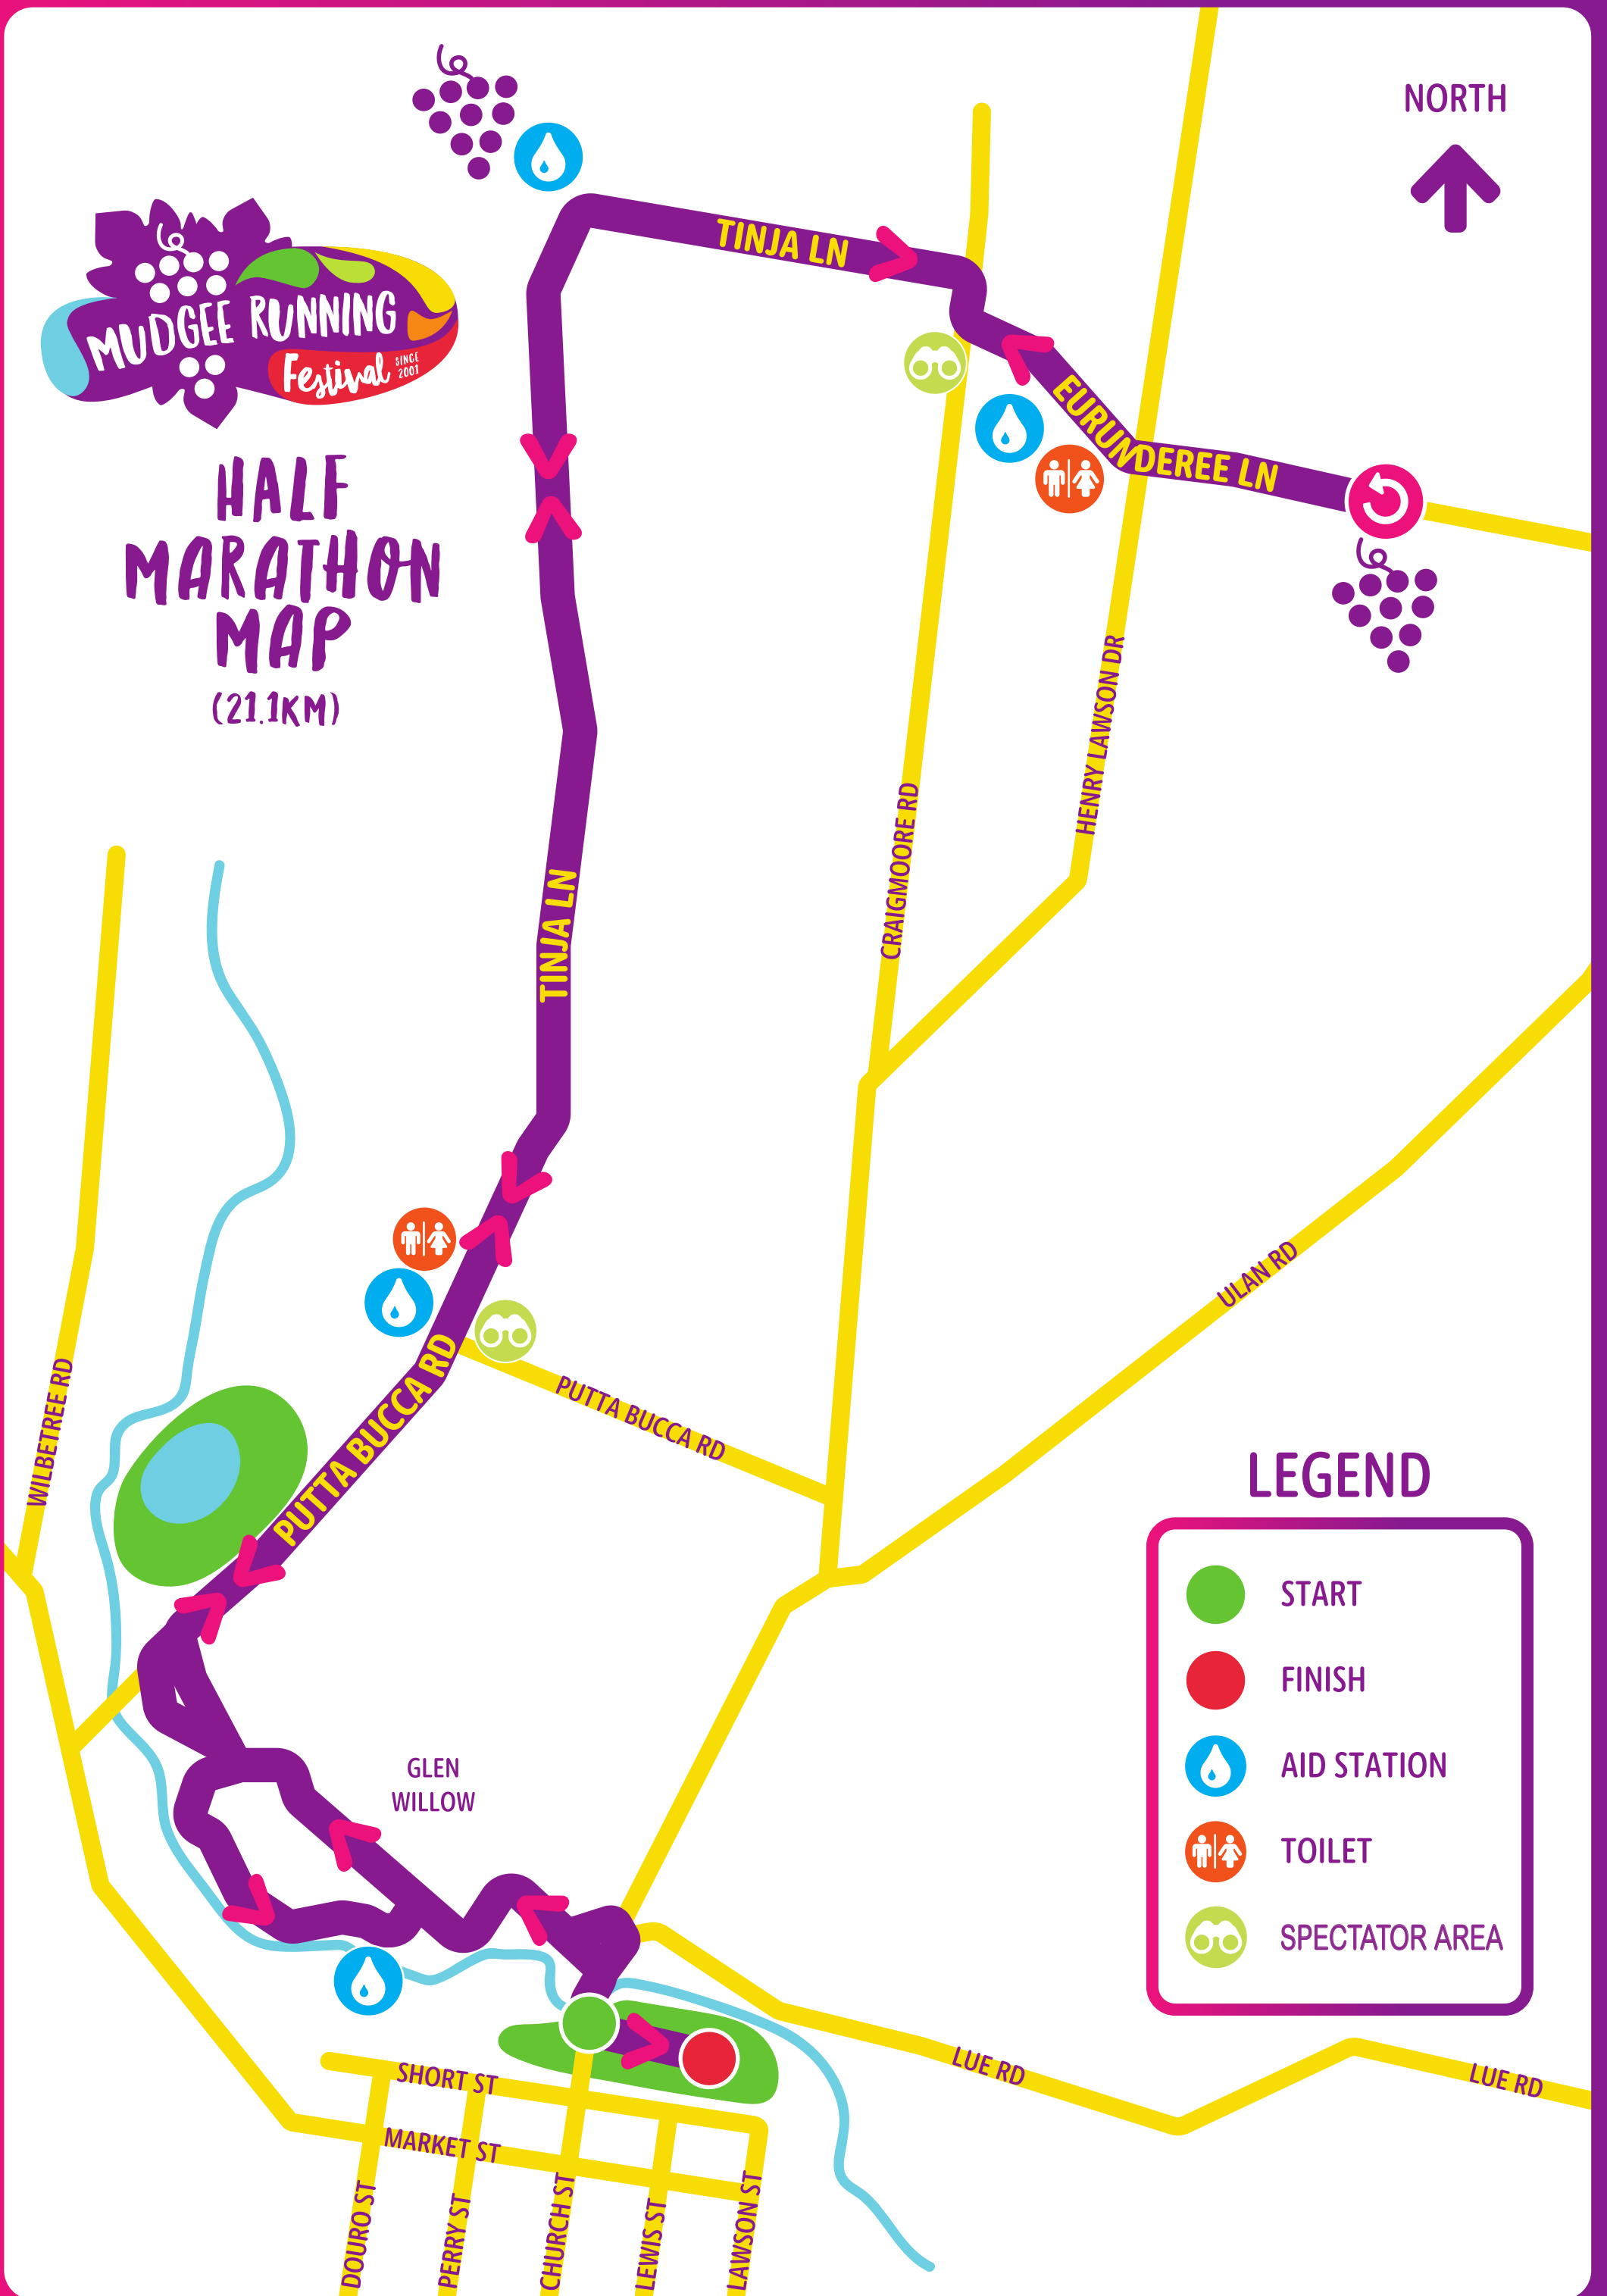

HALF MARATHON MAP

(21.1KM)

NORTH

LEGEND

-  START
-  FINISH
-  AID STATION
-  TOILET
-  SPECTATOR AREA